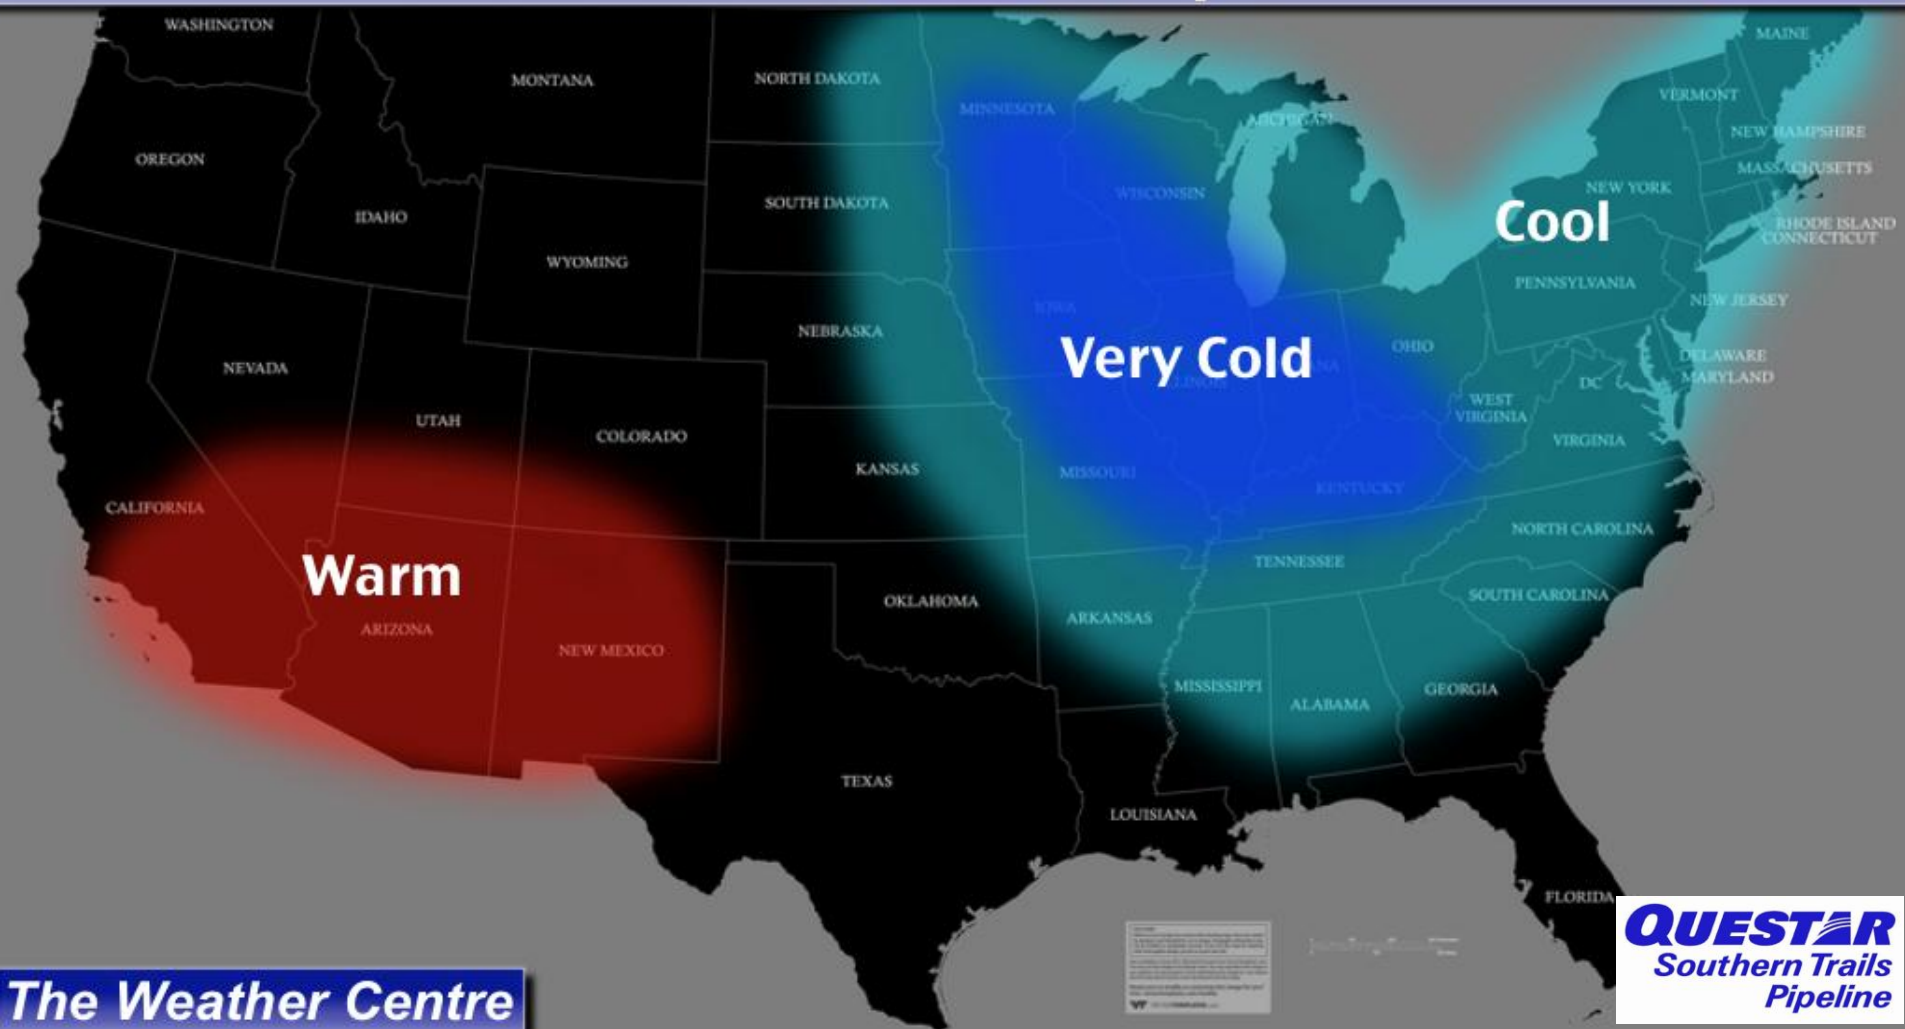

The Weather Centre

Official 2013-2014 Winter Temperature Forecast