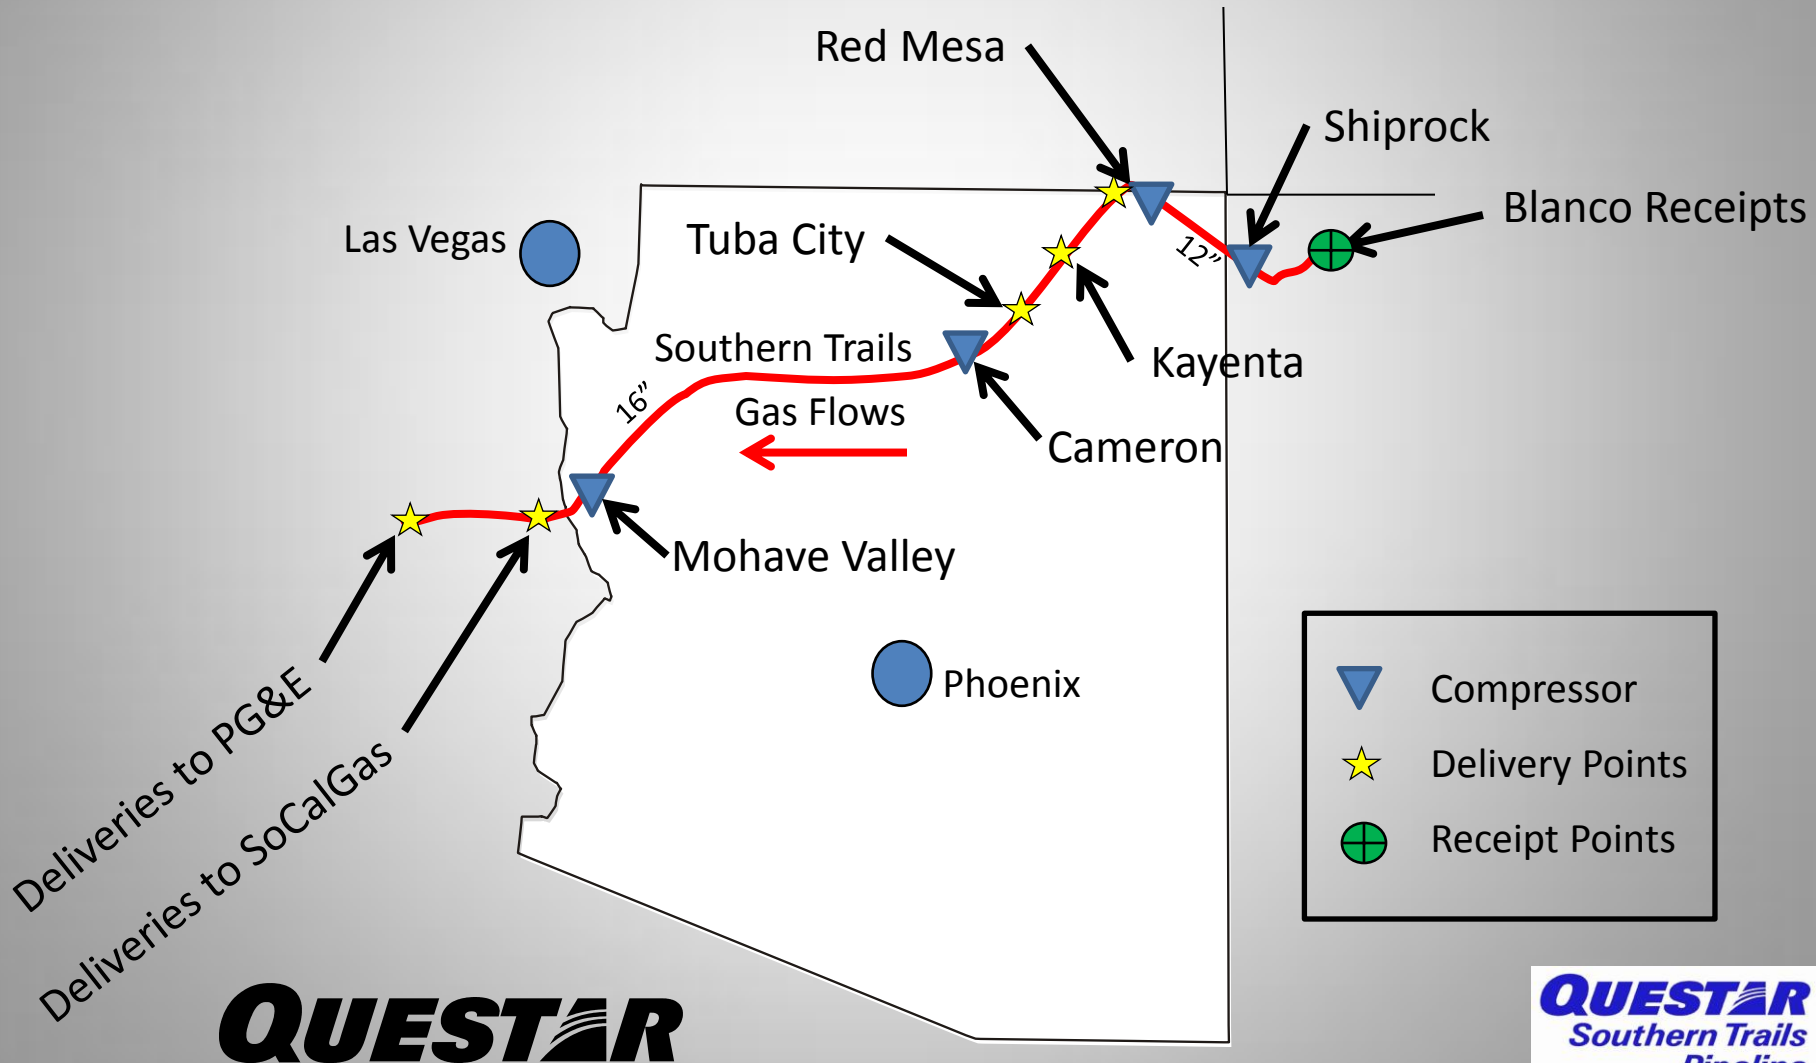

Arizona Corporation Commission
Special Natural Gas Open Meeting

October 22, 2013, Phoenix, Arizona

Winter Preparedness

Gaylen Haag

Questar Southern Trails Pipeline Company

Major Interstate Pipelines Serving Arizona

Southern Trials Primary Facilities

Southern Trails Blanco Gas Supplies

Southern Trails West End Deliveries

Existing Contracts on Southern Trails

Company	Receipt Point	Delivery Point	Volume Dth/day
Shell Energy	Blanco, NM	California	40,000
Conoco Phillips	Blanco, NM	California	40,000
NTUA	Blanco, NM	NTUA taps	1,000

El Nino --- La Nina

What else??

- ***The Weather Centre*** is a nonprofit weather blog created to share weather information in a reporting and teaching environment.
- These folks believe that the El Nino -- La Nina set up is very similar to the winter of 1962 - 1963. Therefore this is their forecast....