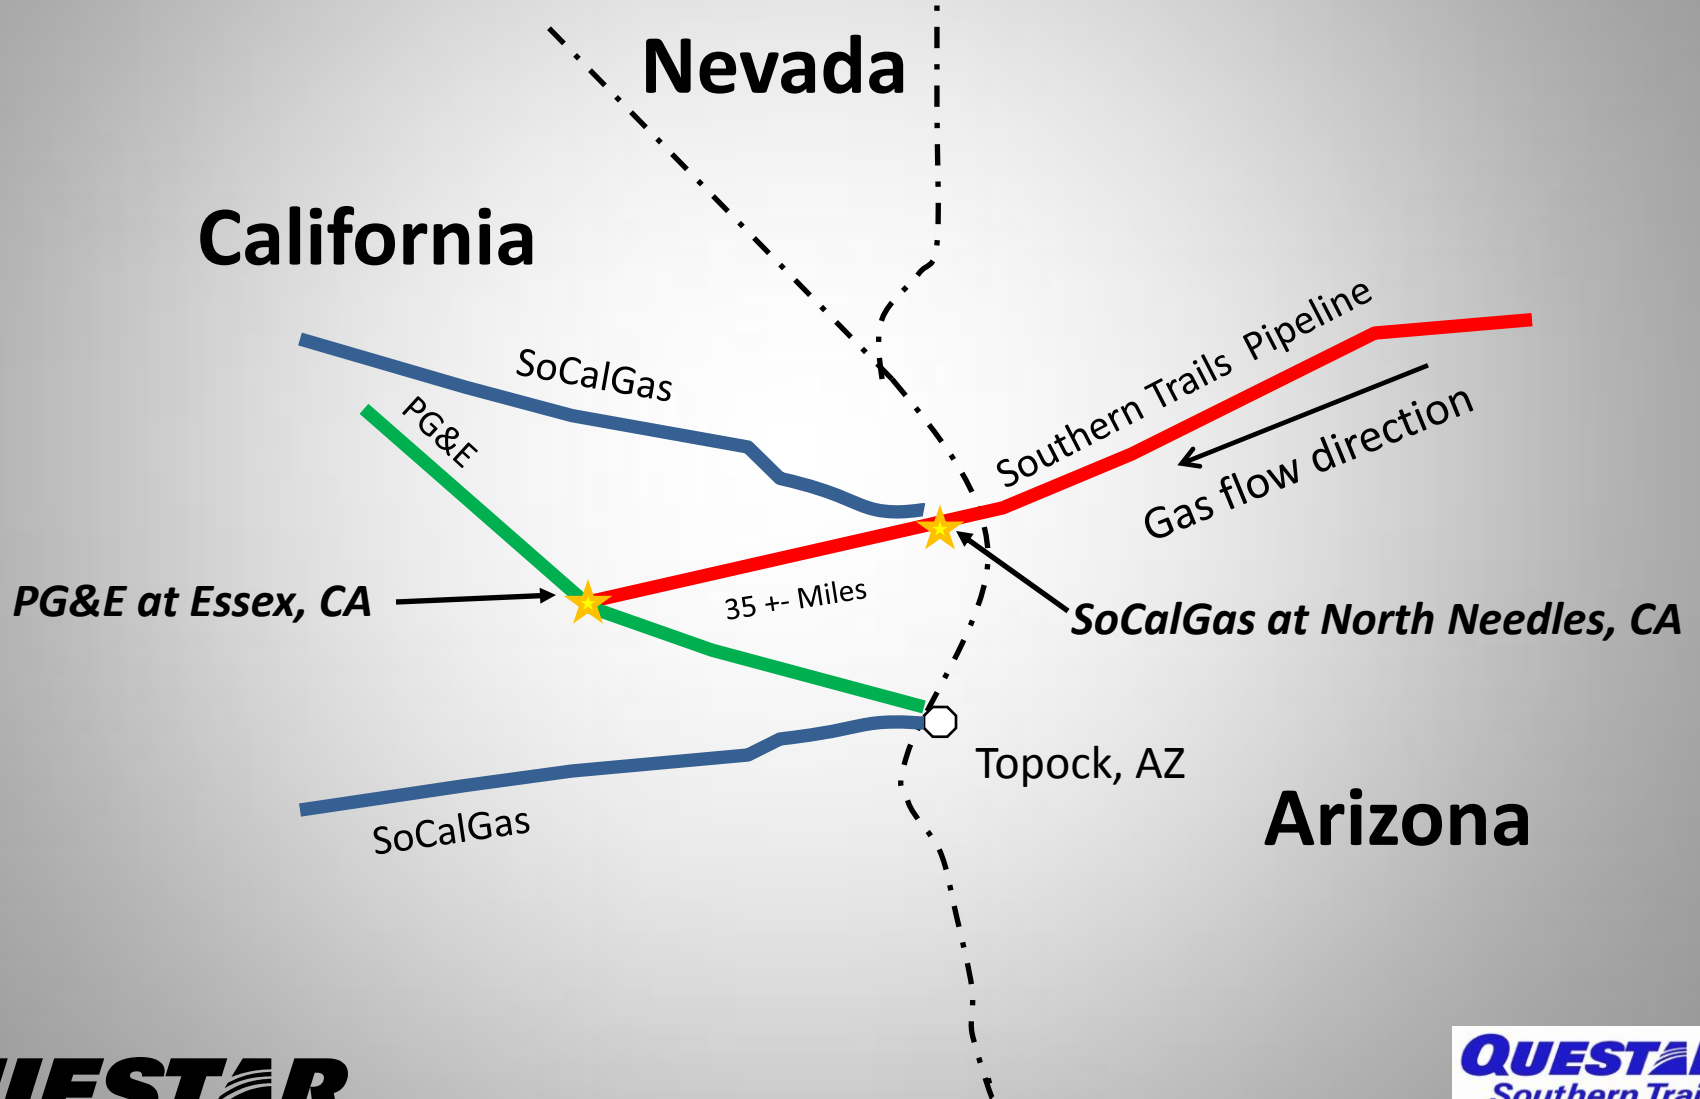

Arizona Corporation Commission
Special Natural Gas Open Meeting

October 22, 2013, Phoenix, Arizona

Winter Preparedness

Gaylen Haag

Questar Southern Trails Pipeline Company

Major Interstate Pipelines Serving Arizona

Southern Trials Primary Facilities

Southern Trails Blanco Gas Supplies

Southern Trails West End Deliveries

Existing Contracts on Southern Trails

Company	Receipt Point	Delivery Point	Volume Dth/day
Shell Energy	Blanco, NM	California	40,000
Conoco Phillips	Blanco, NM	California	40,000
NTUA	Blanco, NM	NTUA taps	1,000