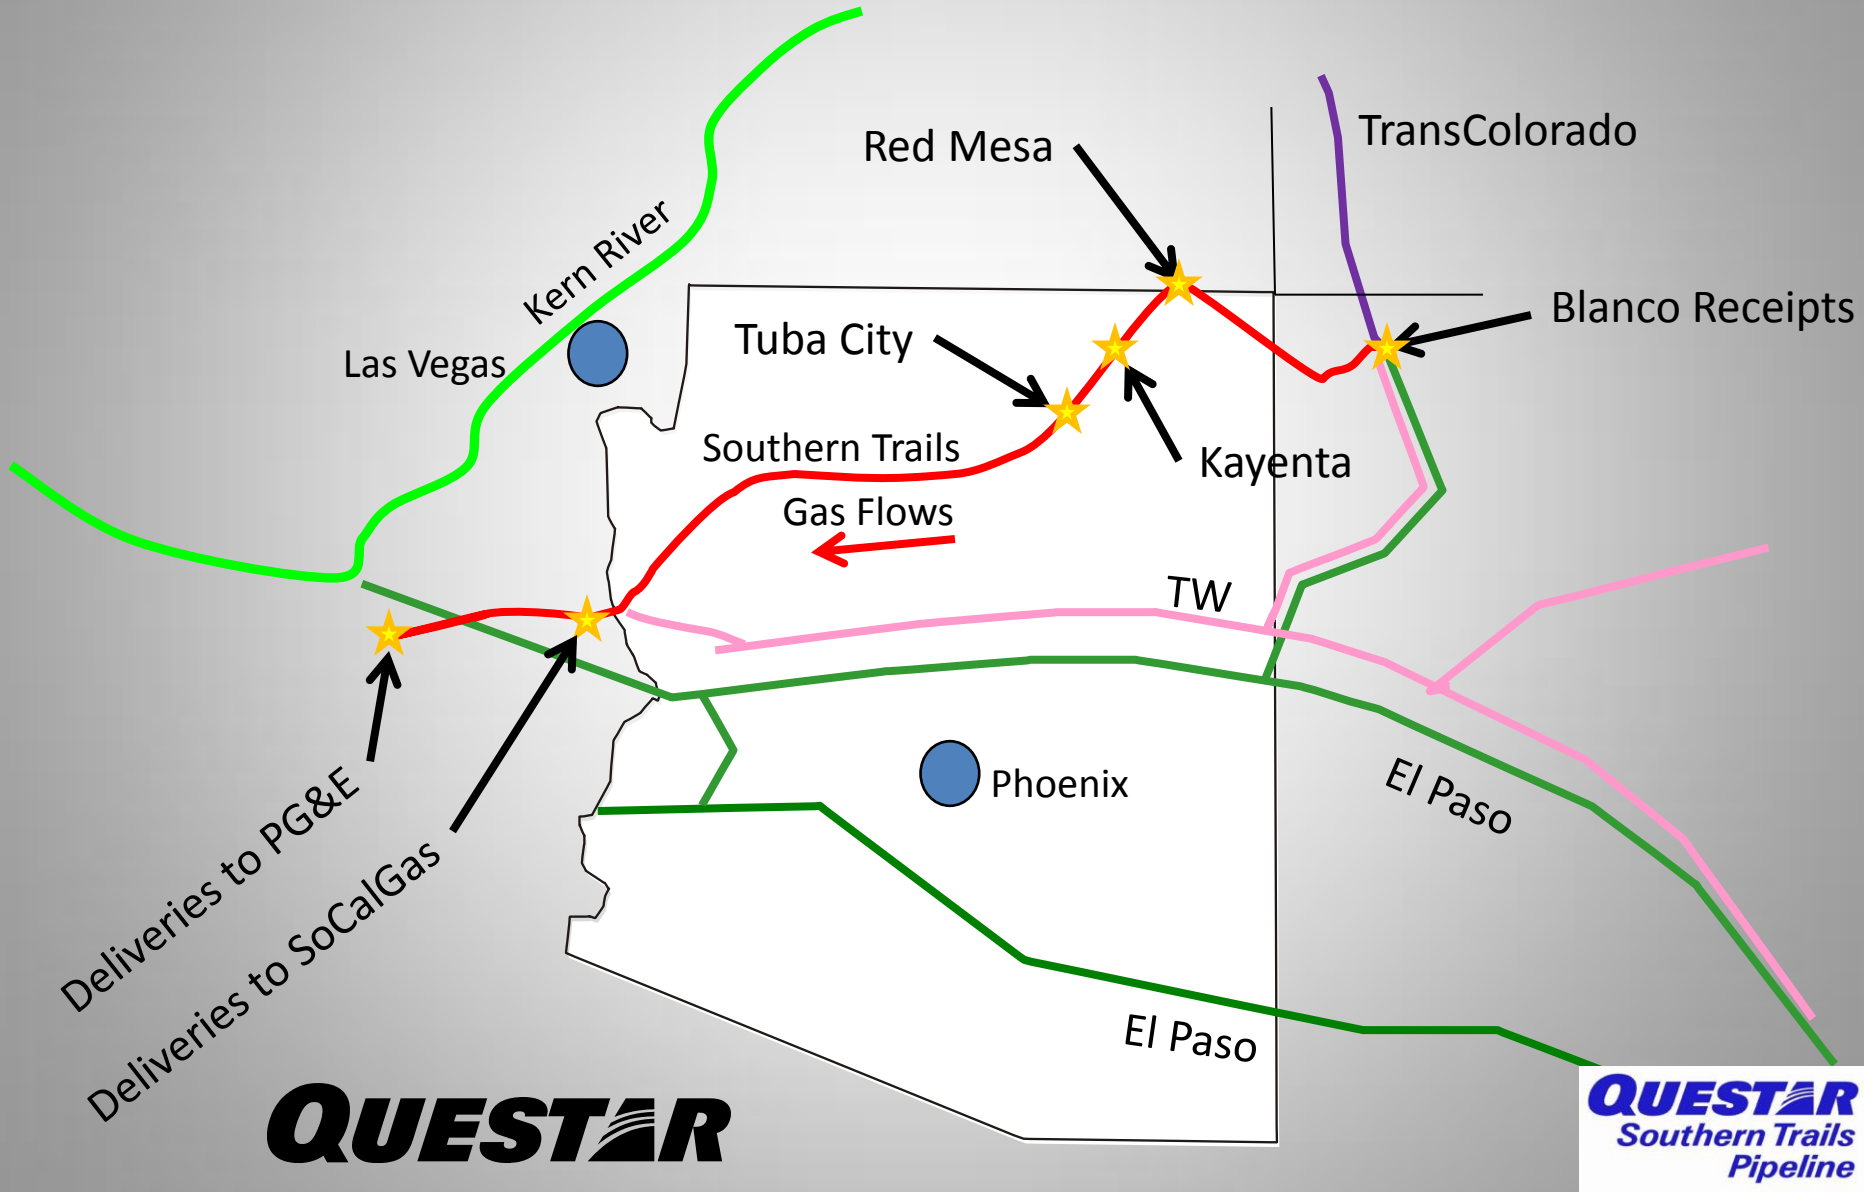

Arizona Corporation Commission
Special Natural Gas Open Meeting

October 22, 2013, Phoenix, Arizona

Winter Preparedness

Gaylen Haag

Questar Southern Trails Pipeline Company

Major Interstate Pipelines Serving Arizona

Southern Trials Primary Facilities

Southern Trails Blanco Gas Supplies

Southern Trails West End Deliveries

Existing Contracts on Southern Trails

Company	Receipt Point	Delivery Point	Volume Dth/day
Shell Energy	Blanco, NM	California	40,000
Conoco Phillips	Blanco, NM	California	40,000
NTUA	Blanco, NM	NTUA taps	1,000