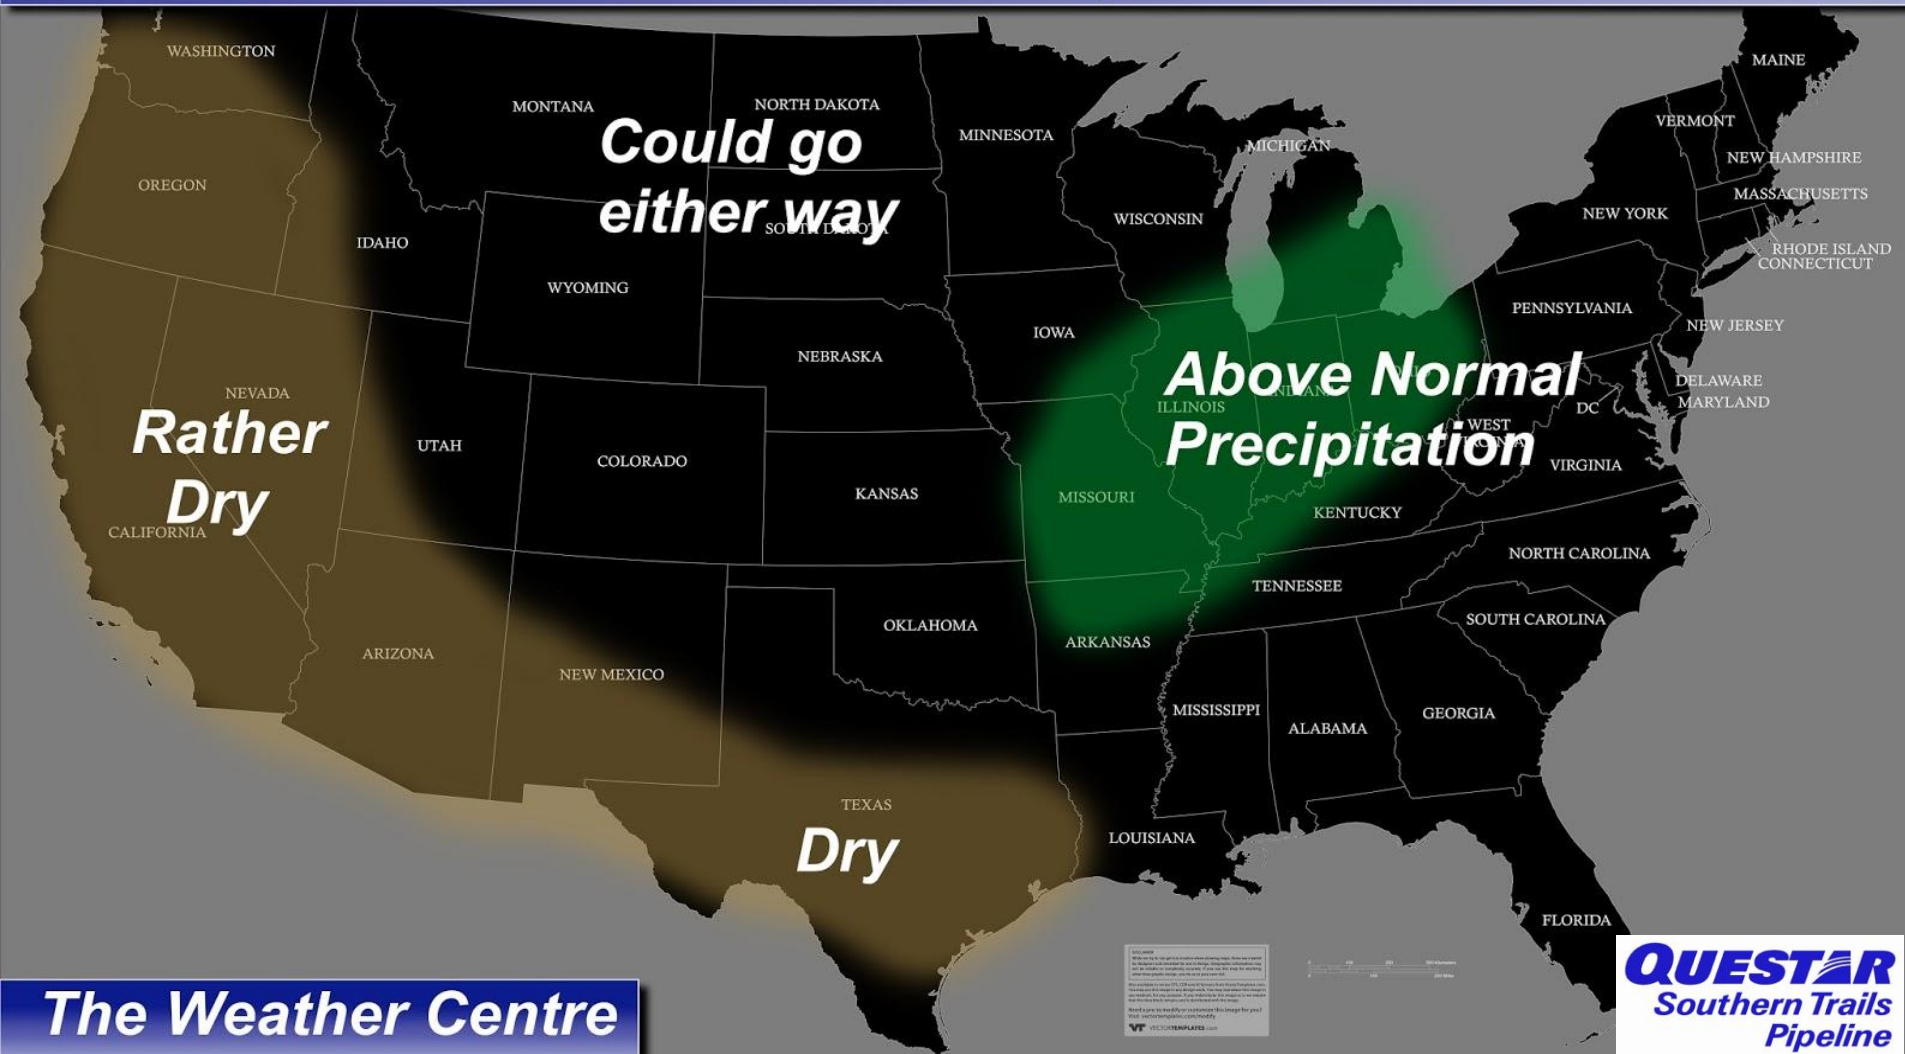

The Weather Centre

Official 2013-2014 Winter Precipitation Forecast