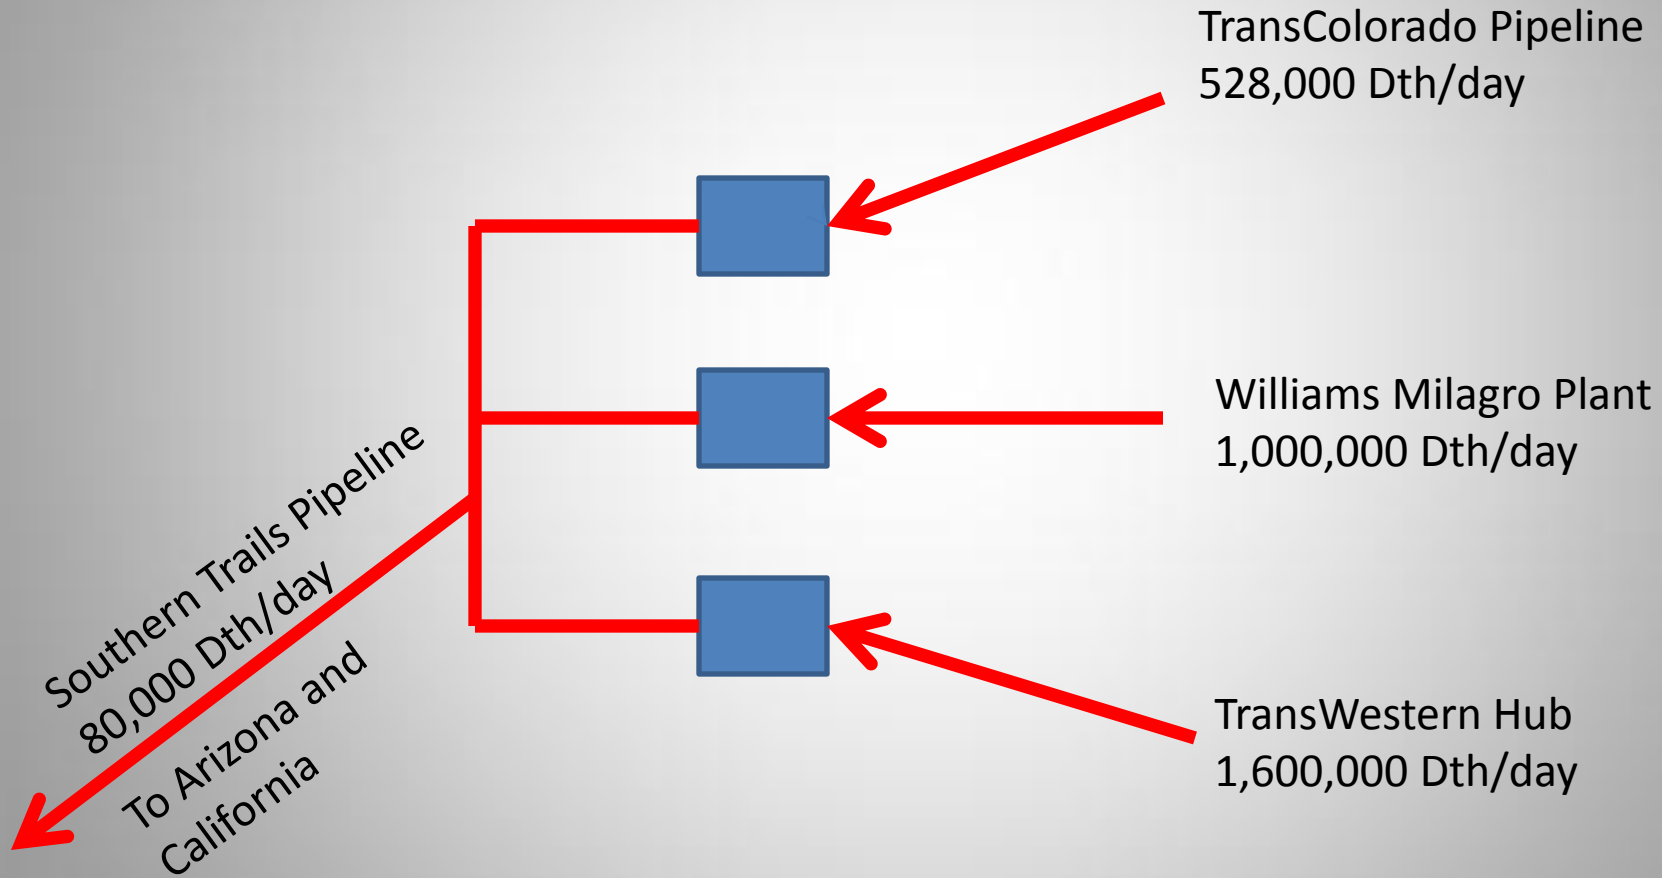

Arizona Corporation Commission
Special Natural Gas Open Meeting

October 22, 2013, Phoenix, Arizona

Winter Preparedness

Gaylen Haag

Questar Southern Trails Pipeline Company

Major Interstate Pipelines Serving Arizona

Southern Trials Primary Facilities

Southern Trails Blanco Gas Supplies

Southern Trails West End Deliveries

Existing Contracts on Southern Trails

Company	Receipt Point	Delivery Point	Volume Dth/day
Shell Energy	Blanco, NM	California	40,000
Conoco Phillips	Blanco, NM	California	40,000
NTUA	Blanco, NM	NTUA taps	1,000

El Nino --- La Nina

What else??

- ***The Weather Centre*** is a nonprofit weather blog created to share weather information in a reporting and teaching environment.
- These folks believe that the El Nino -- La Nina set up is very similar to the winter of 1962 - 1963. Therefore this is their forecast....